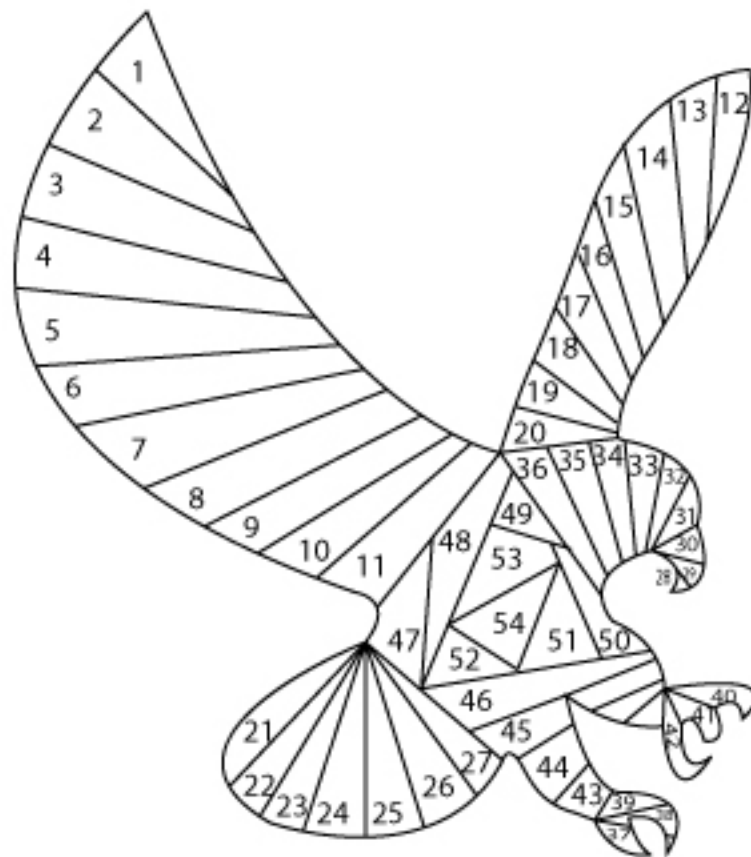

Iris Folding Eagle Pattern

1-20 = brown
21-27 = white
28-30 = yellow
31-36 = white
37-42 = yellow
43-54 = brown